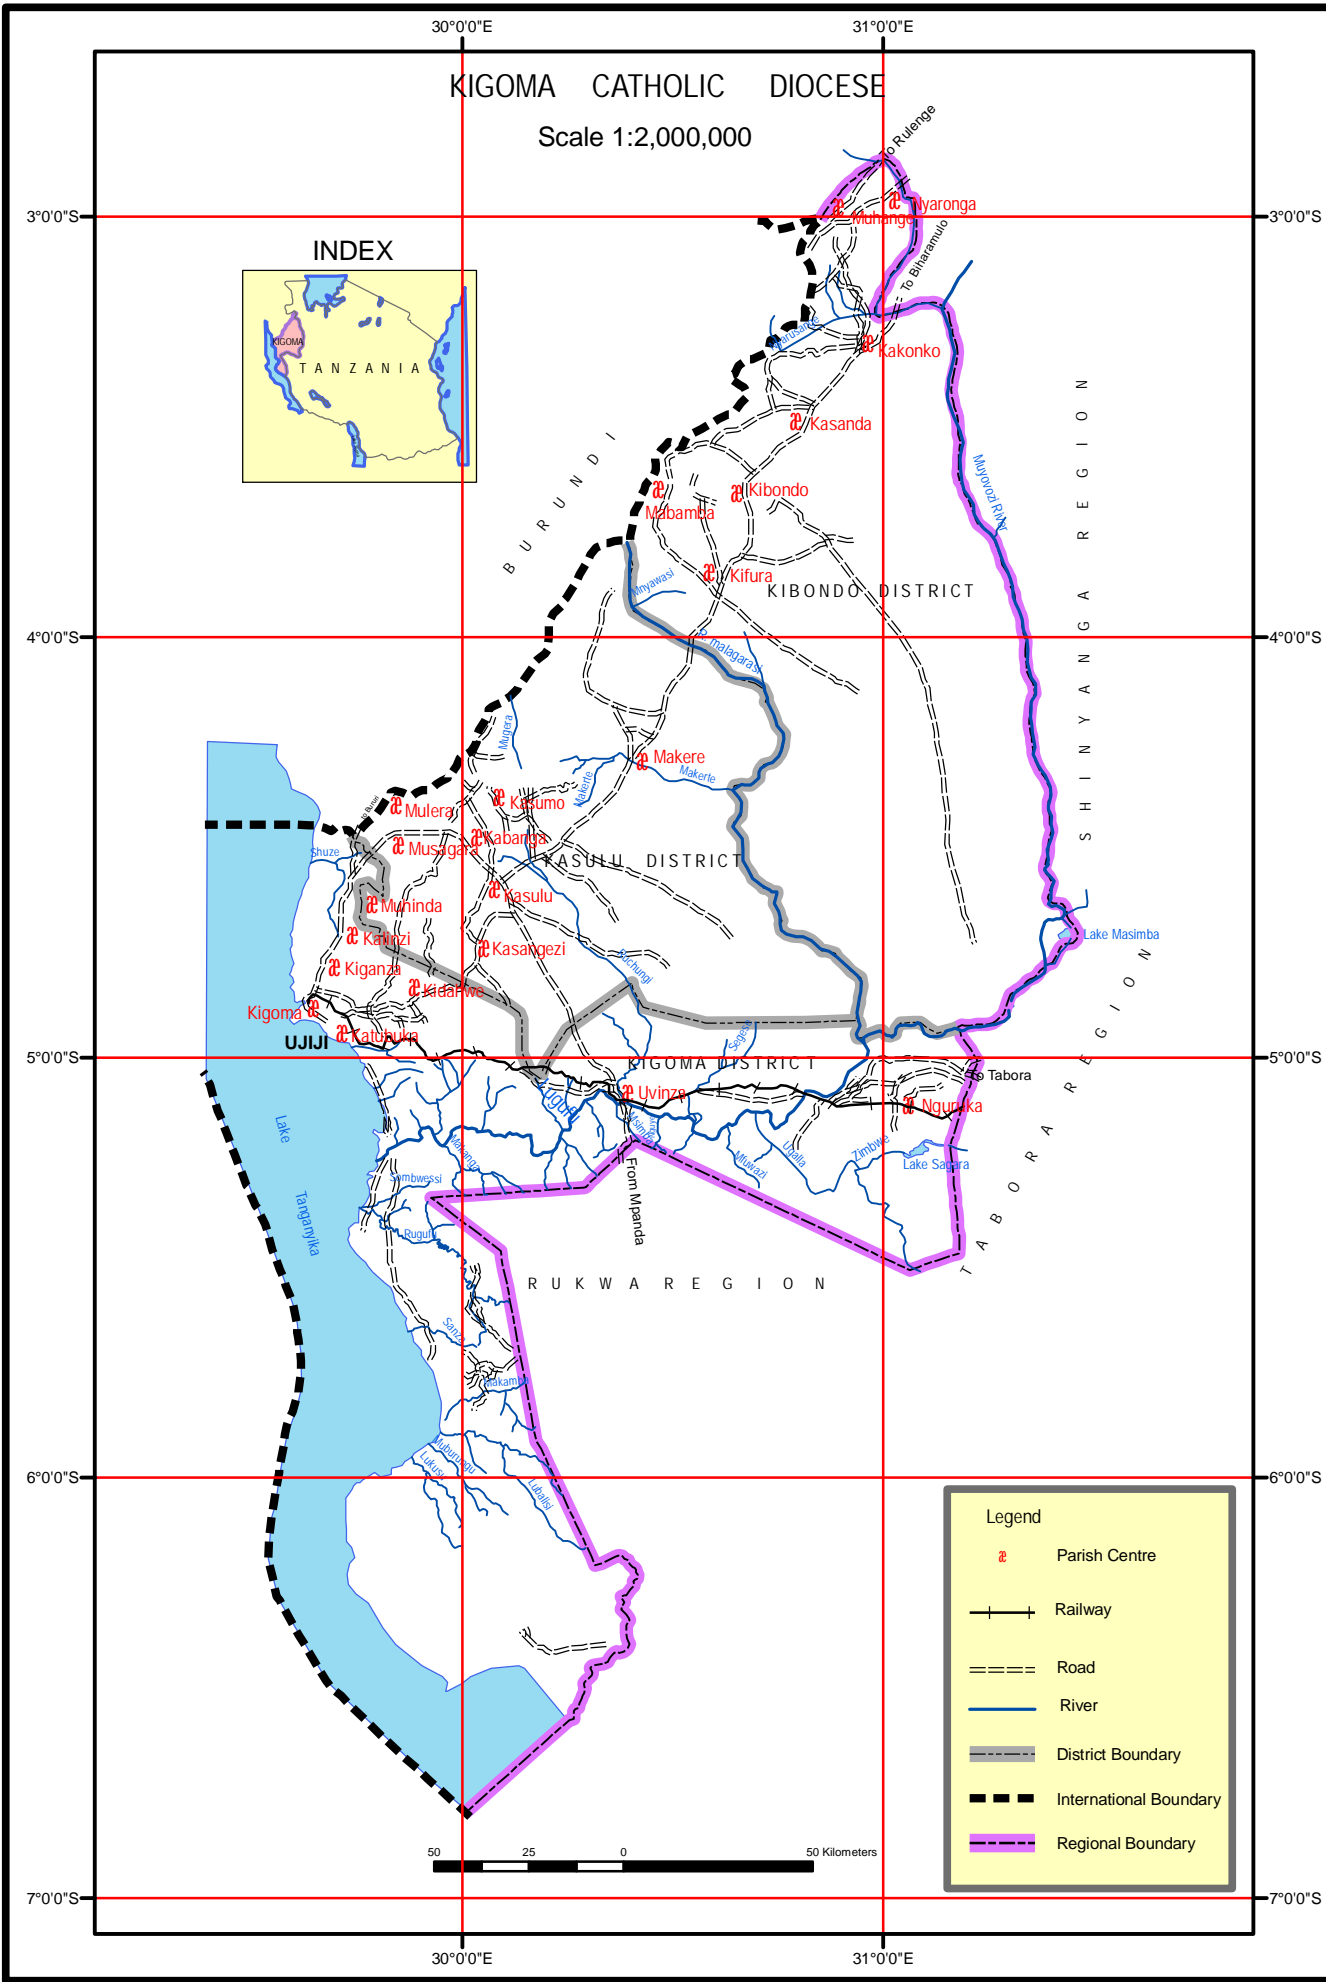

KIGOMA CATHOLIC DIOCESE

Scale 1:2,000,000

Legend

- Parish Centre
- Railway
- Road
- River
- District Boundary
- International Boundary
- Regional Boundary